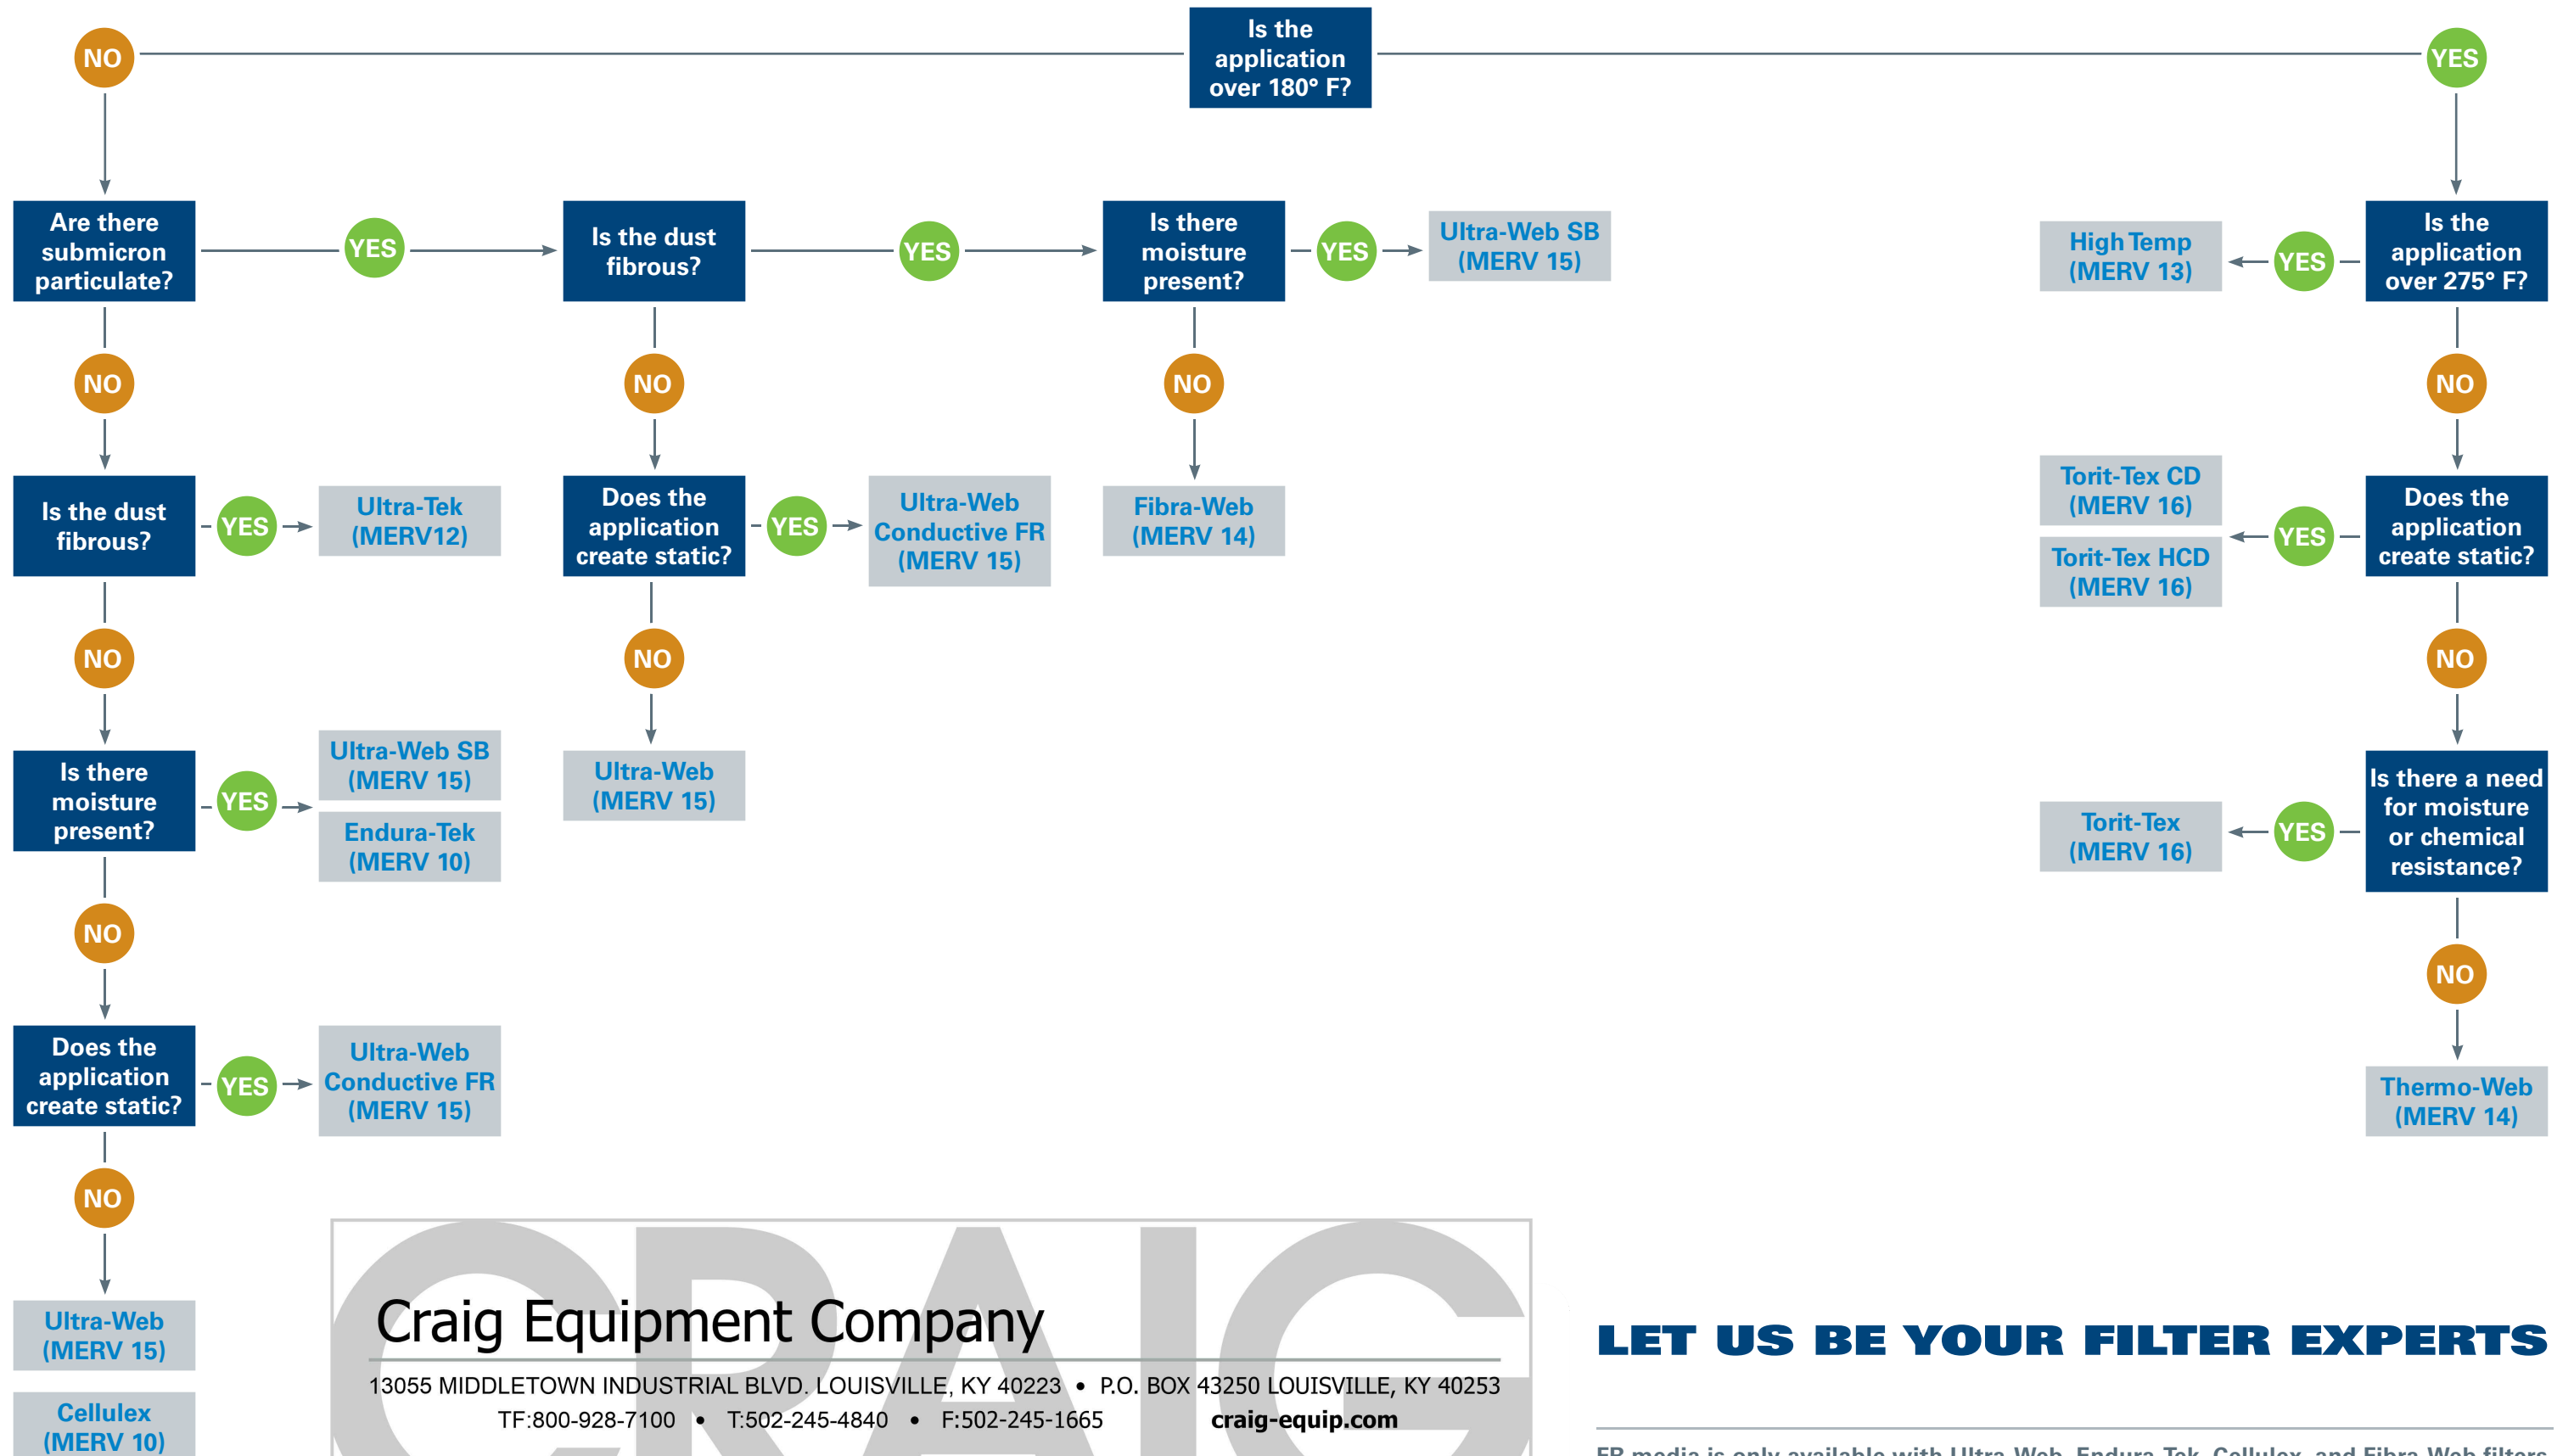

MEDIA SELECTION FOR CARTRIDGE FILTERS

Craig Equipment Company

13055 MIDDLETOWN INDUSTRIAL BLVD. LOUISVILLE, KY 40223 • P.O. BOX 43250 LOUISVILLE, KY 40253
 TF:800-928-7100 • T:502-245-4840 • F:502-245-1665 craig-equip.com

LET US BE YOUR FILTER EXPERTS

FR media is only available with Ultra-Web, Endura-Tek, Cellulex, and Fibra-Web filters.