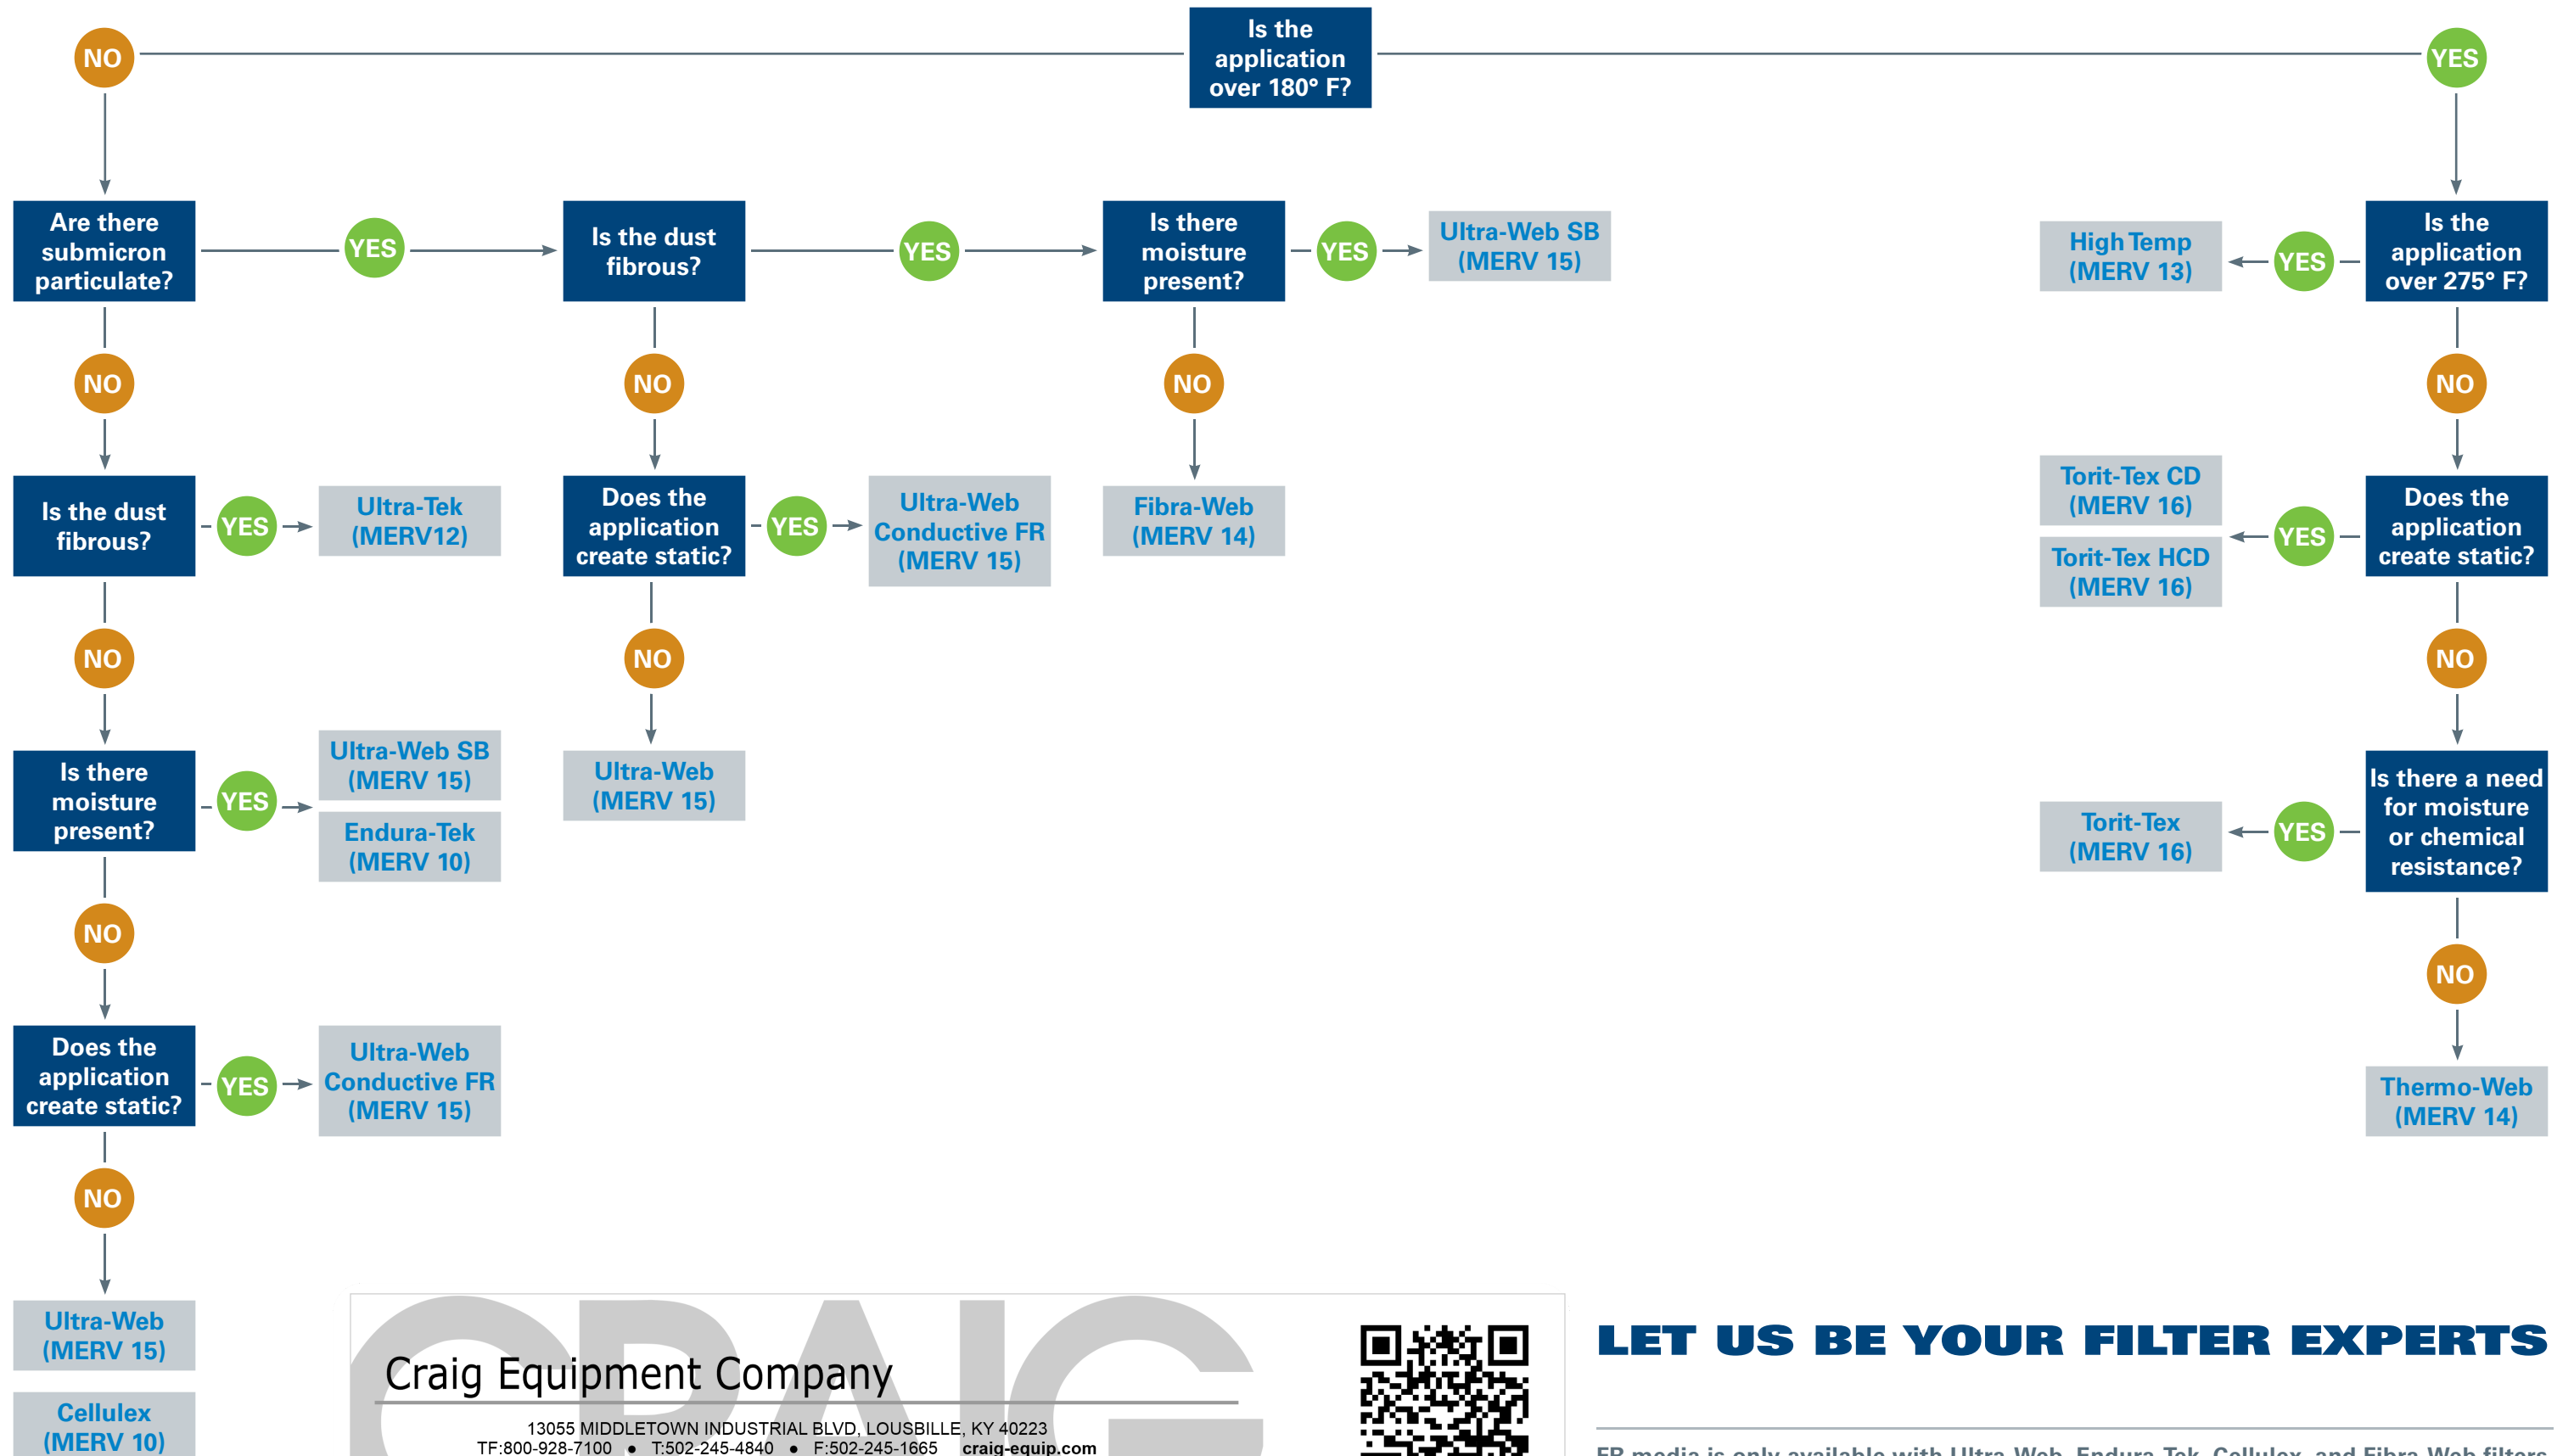

# MEDIA SELECTION FOR CARTRIDGE FILTERS

**Craig Equipment Company**

13055 MIDDLETOWN INDUSTRIAL BLVD, LOUSBILLE, KY 40223  
 TF:800-928-7100 • T:502-245-4840 • F:502-245-1665 [craig-equip.com](http://craig-equip.com)

**LET US BE YOUR FILTER EXPERTS**

FR media is only available with Ultra-Web, Endura-Tek, Cellulex, and Fibra-Web filters.